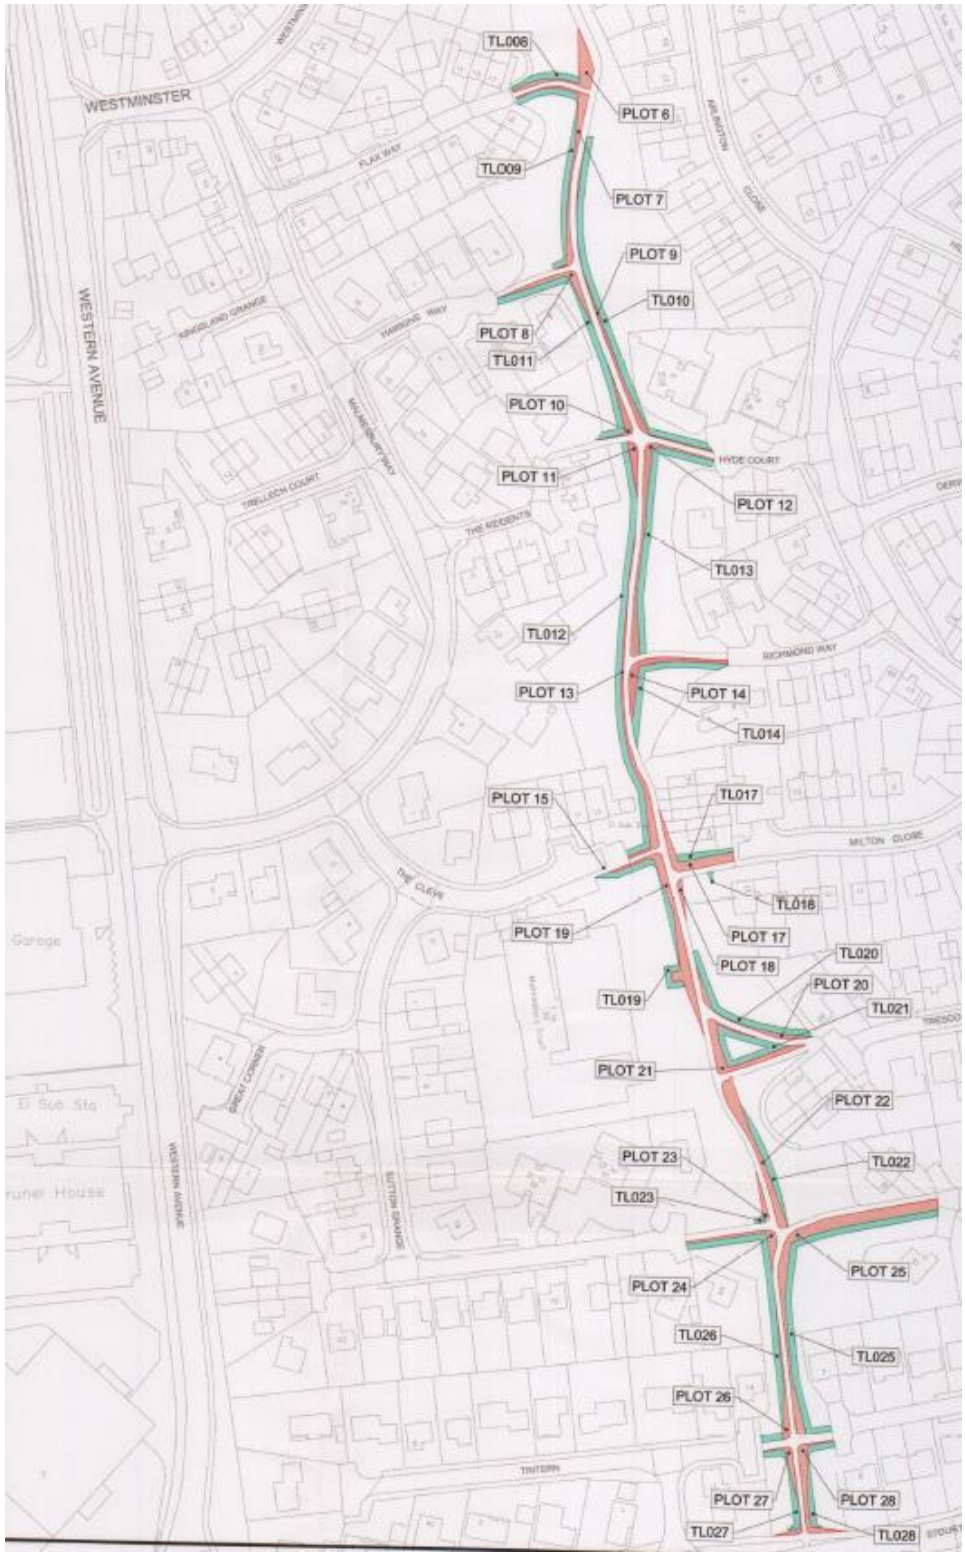

Salmon – transfer to SCC  
Green – licenced to SCC for works  
Purple – Suggested transfer from SCC to SSDC

Land at the Crematorium

Salmon – transfer to SCC  
 Green – licenced to SCC for works  
 Purple – Suggested transfer from SCC to SSDC

- Salmon – transfer to SCC
- Green – licenced to SCC for works
- Purple – Suggested transfer from SCC to SSDC