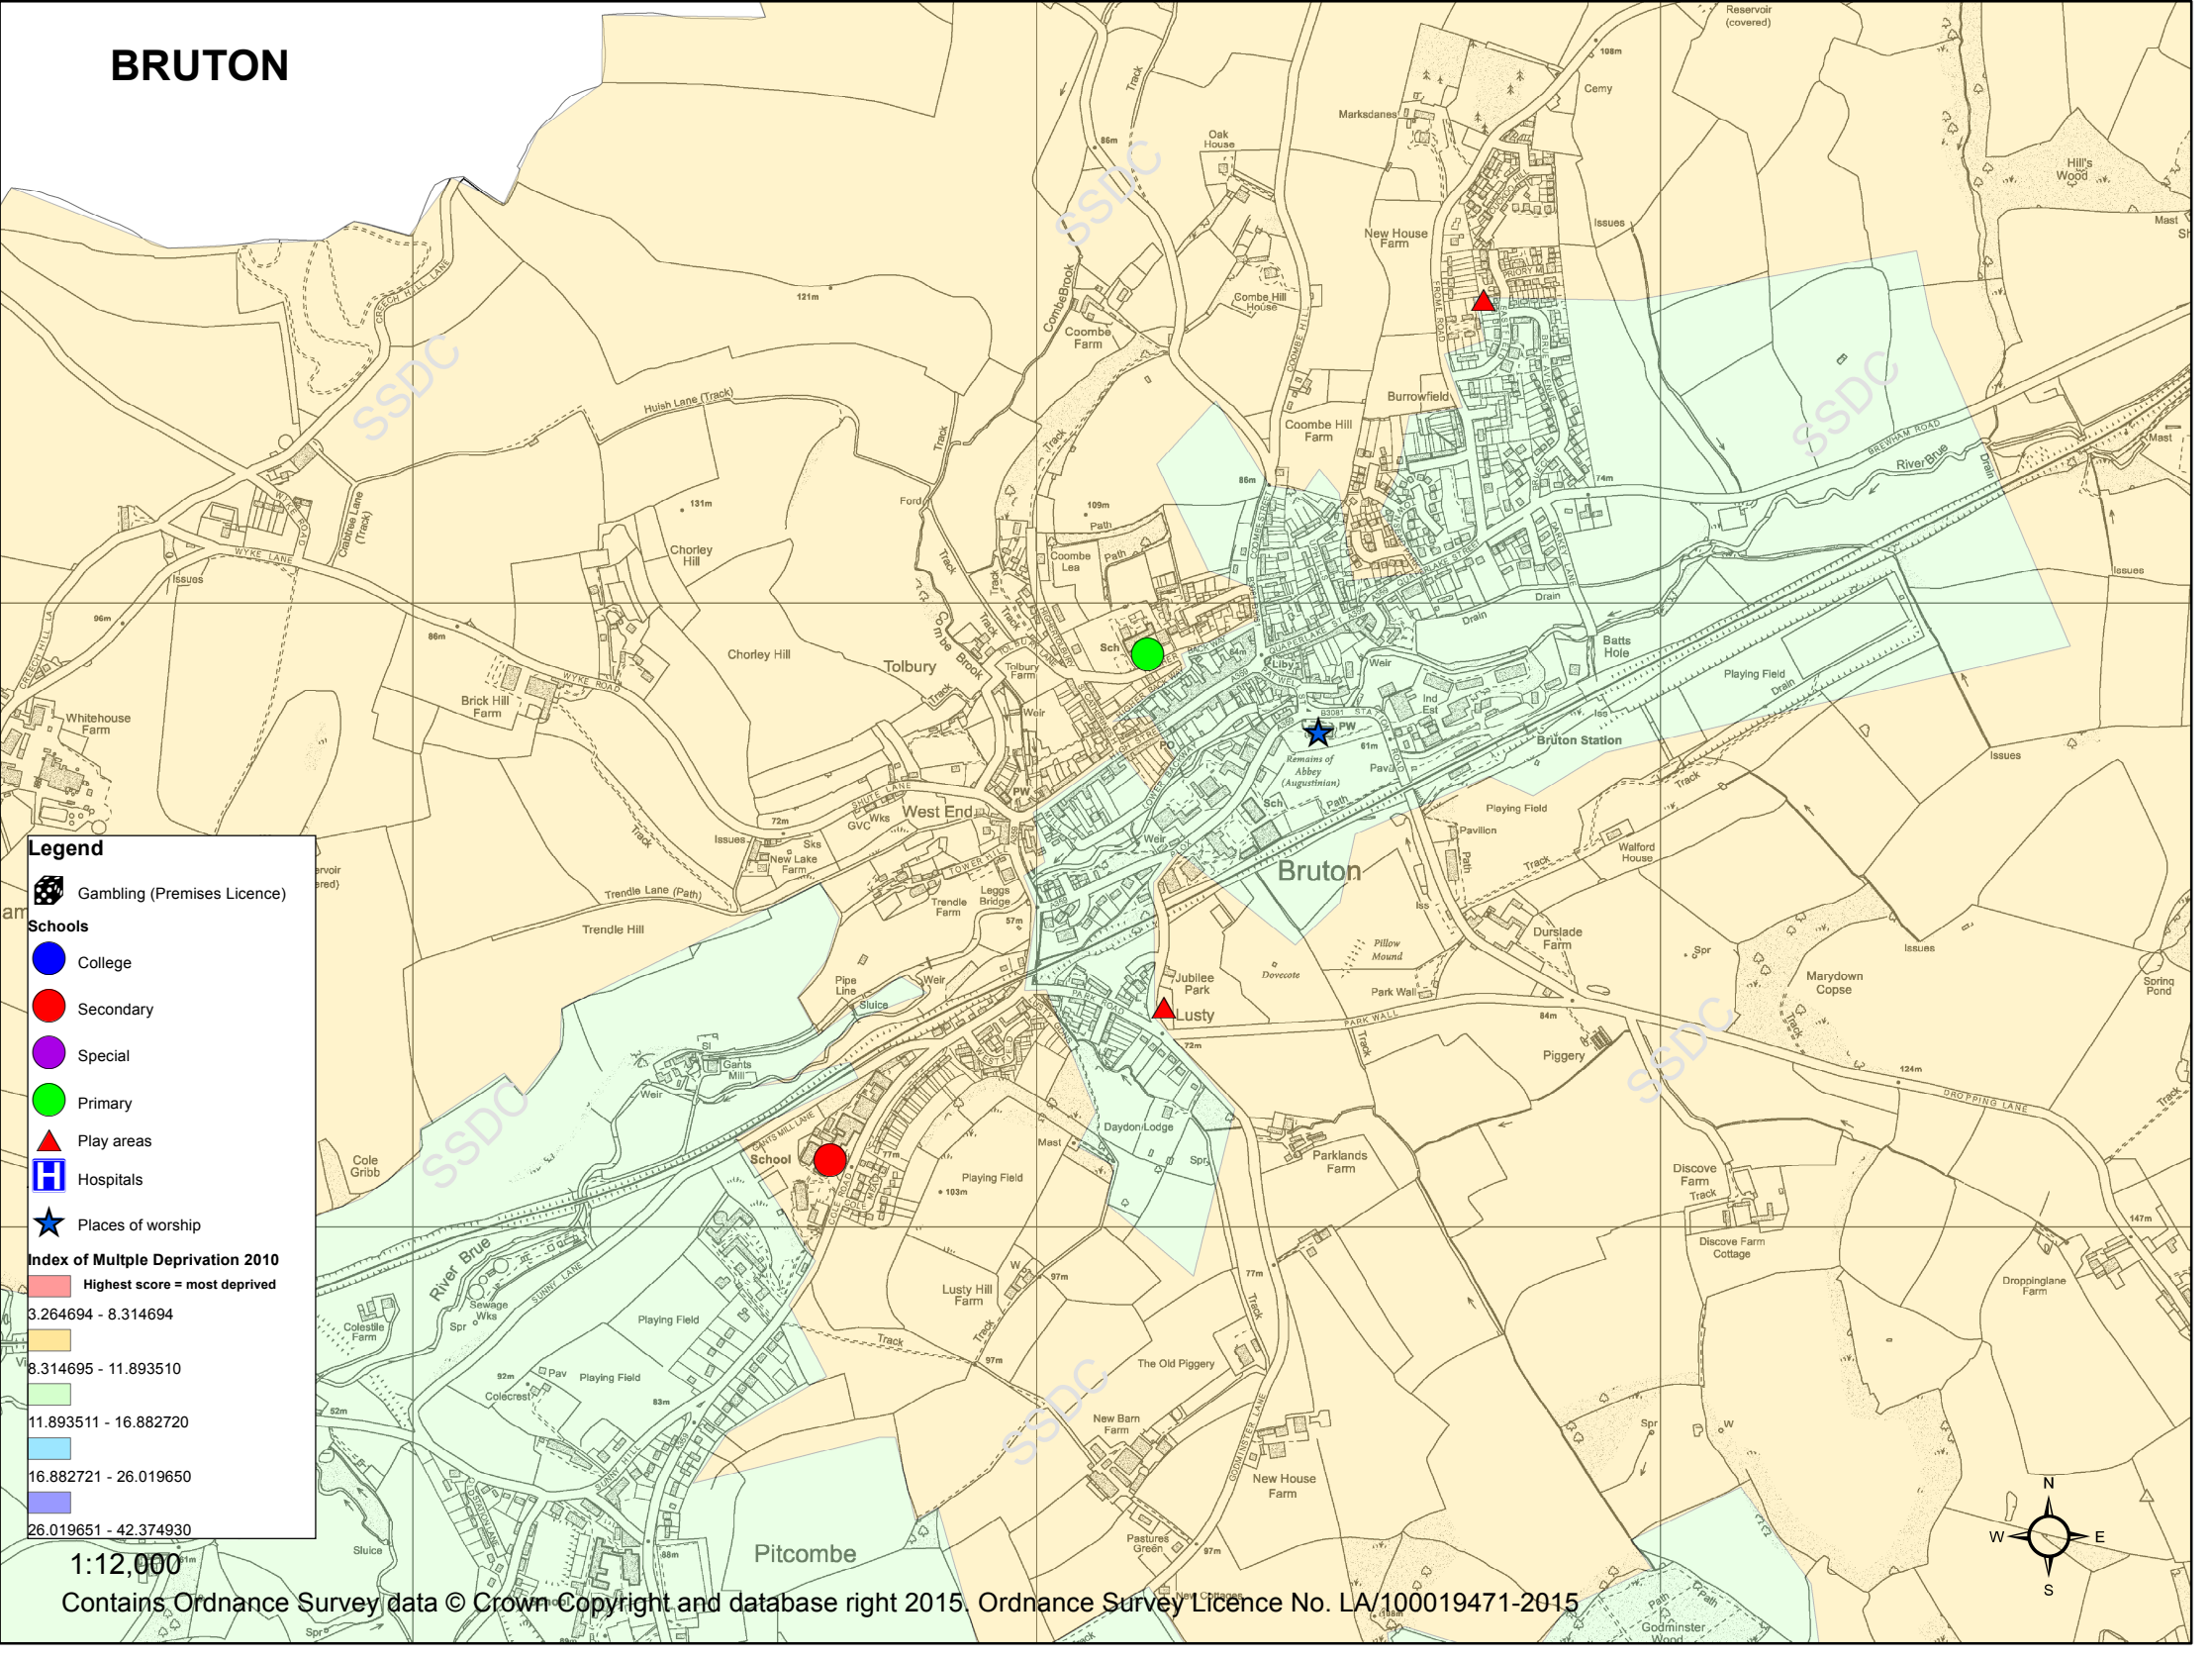

# BRUTON

**Legend**

- Gambing (Premises Licence)
- Schools**
- College
- Secondary
- Special
- Primary
- Play areas
- Hospitals
- Places of worship
- Index of Multiple Deprivation 2010**
- Highest score = most deprived
- 3.264694 - 8.314694
- 8.314695 - 11.893510
- 11.893511 - 16.882720
- 16.882721 - 26.019650
- 26.019651 - 42.374930

1:12,000