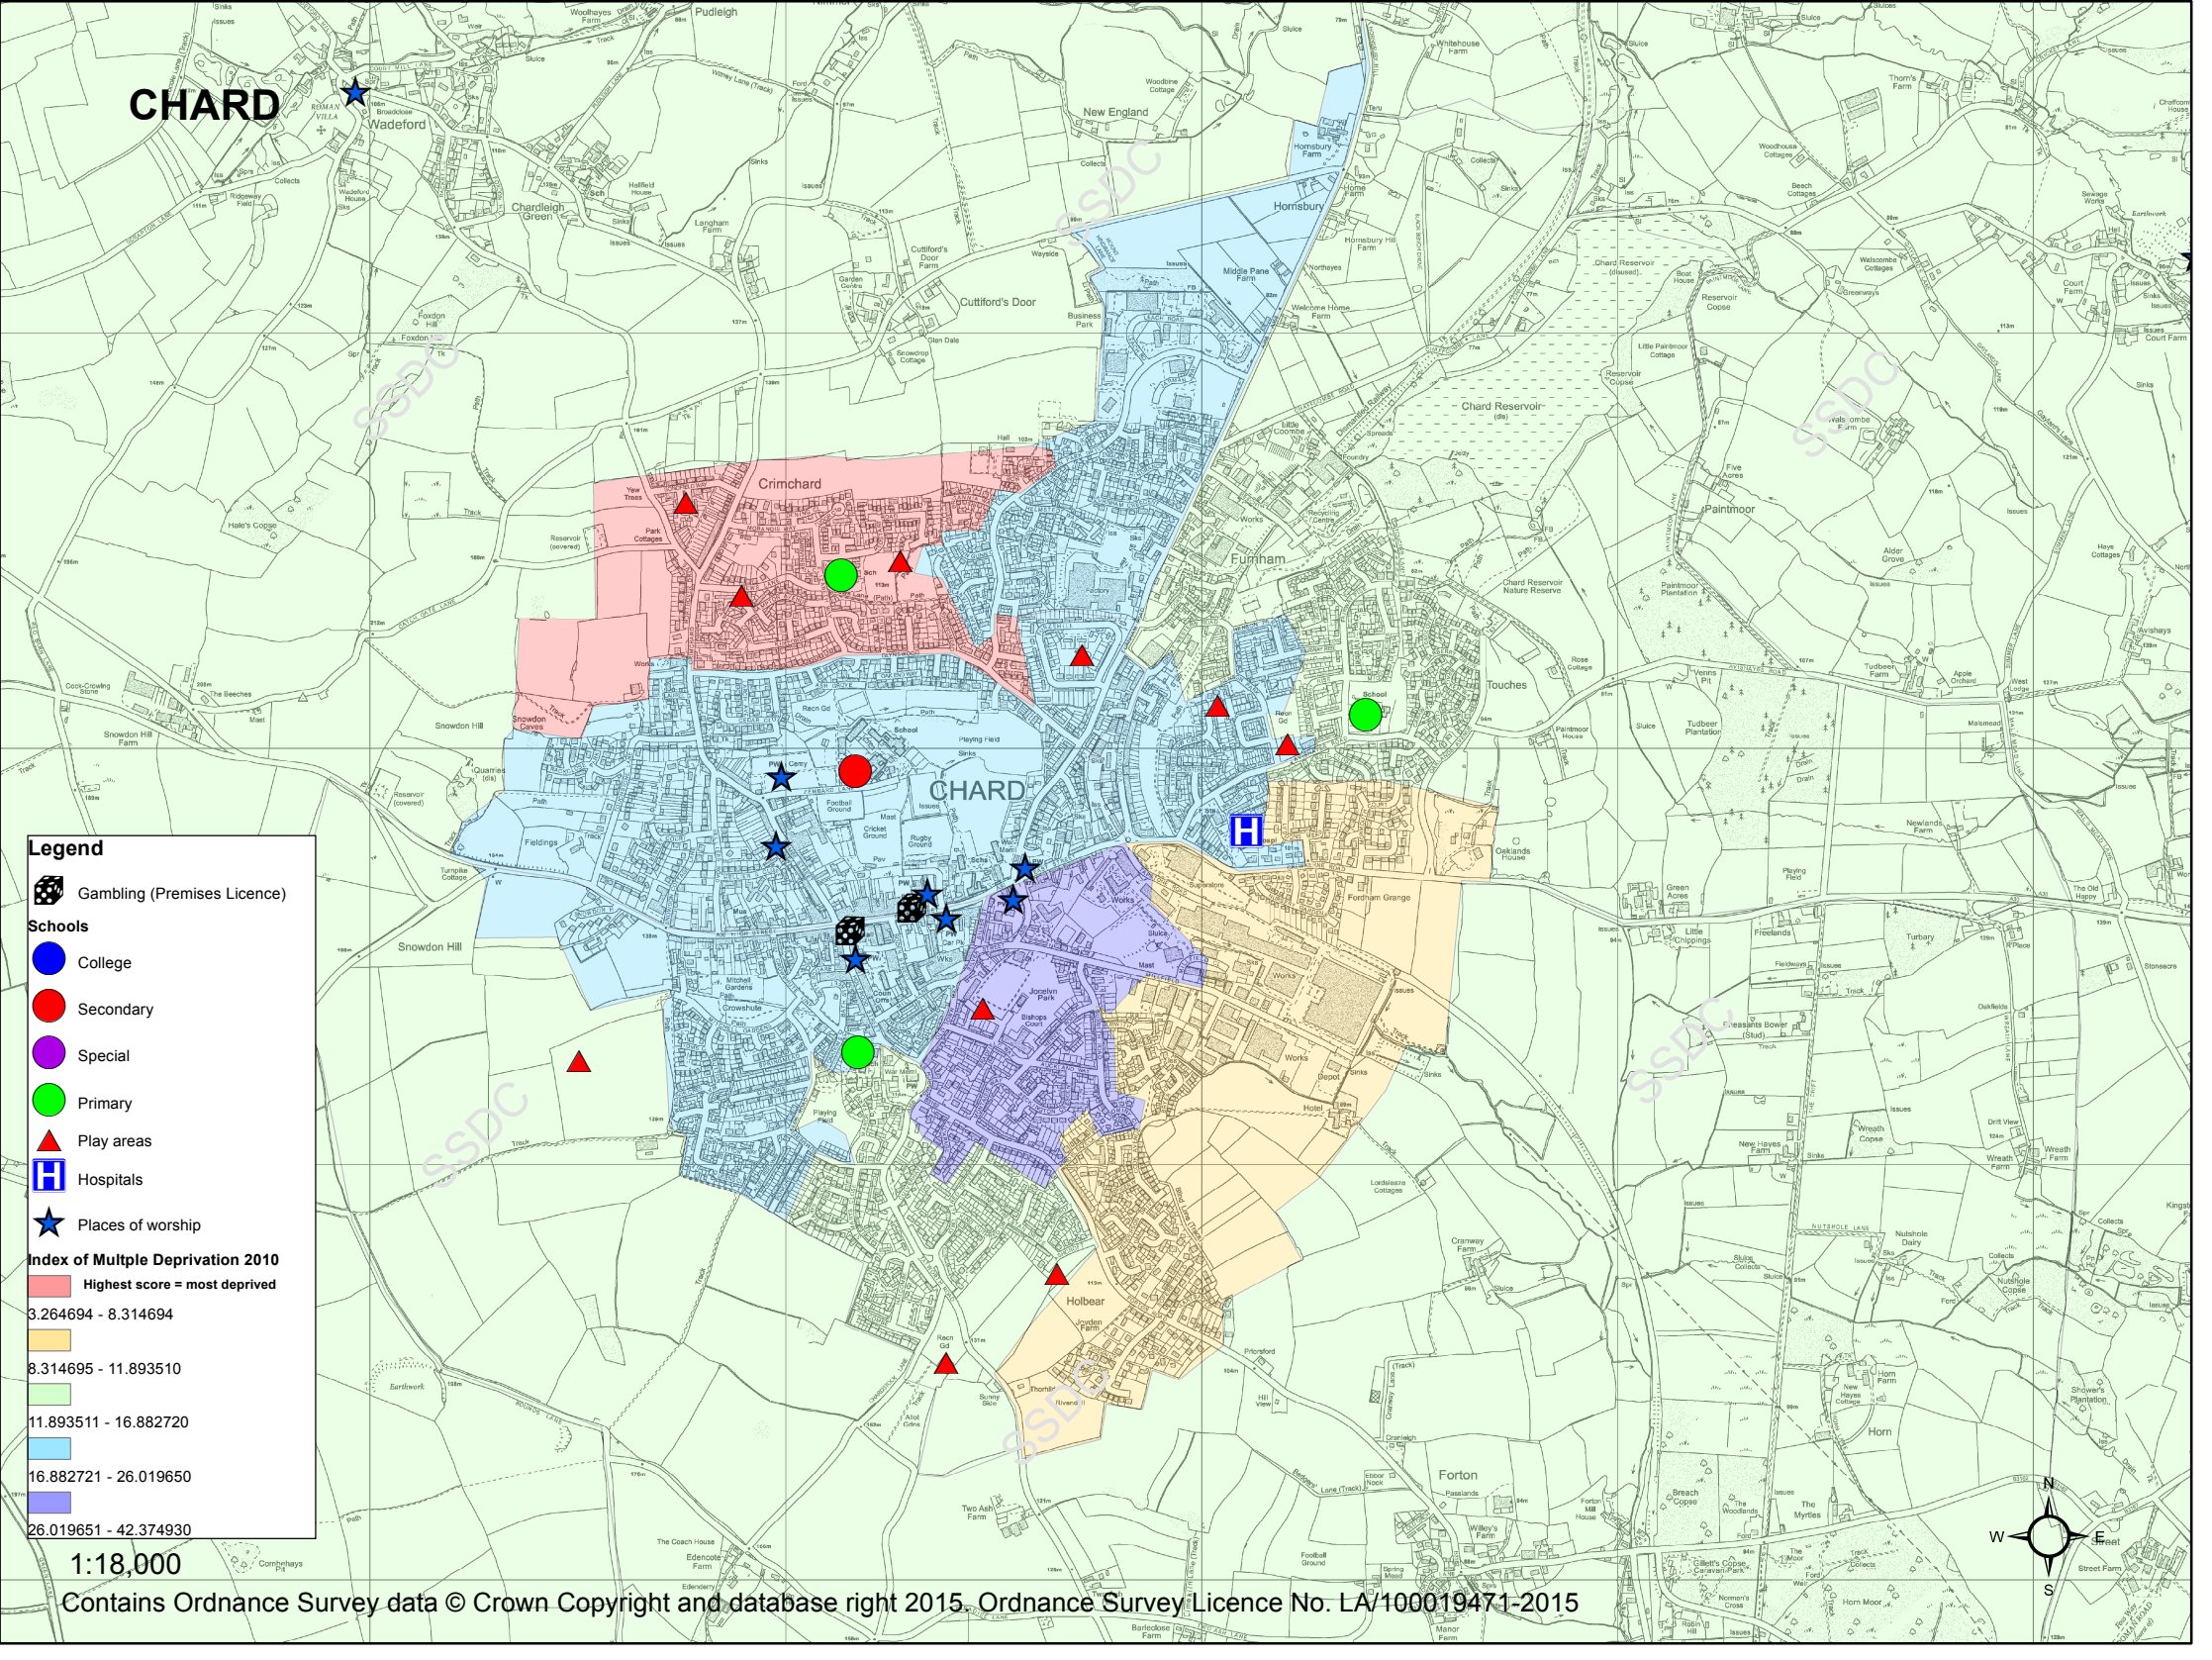

CHARD

Legend

- Gambling (Premises Licence)
- Schools**
- College
- Secondary
- Special
- Primary
- Play areas
- Hospitals
- Places of worship

Index of Multiple Deprivation 2010

- Highest score = most deprived
- 3.264694 - 8.314694
- 8.314695 - 11.893510
- 11.893511 - 16.882720
- 16.882721 - 26.019650
- 26.019651 - 42.374930

1:18,000