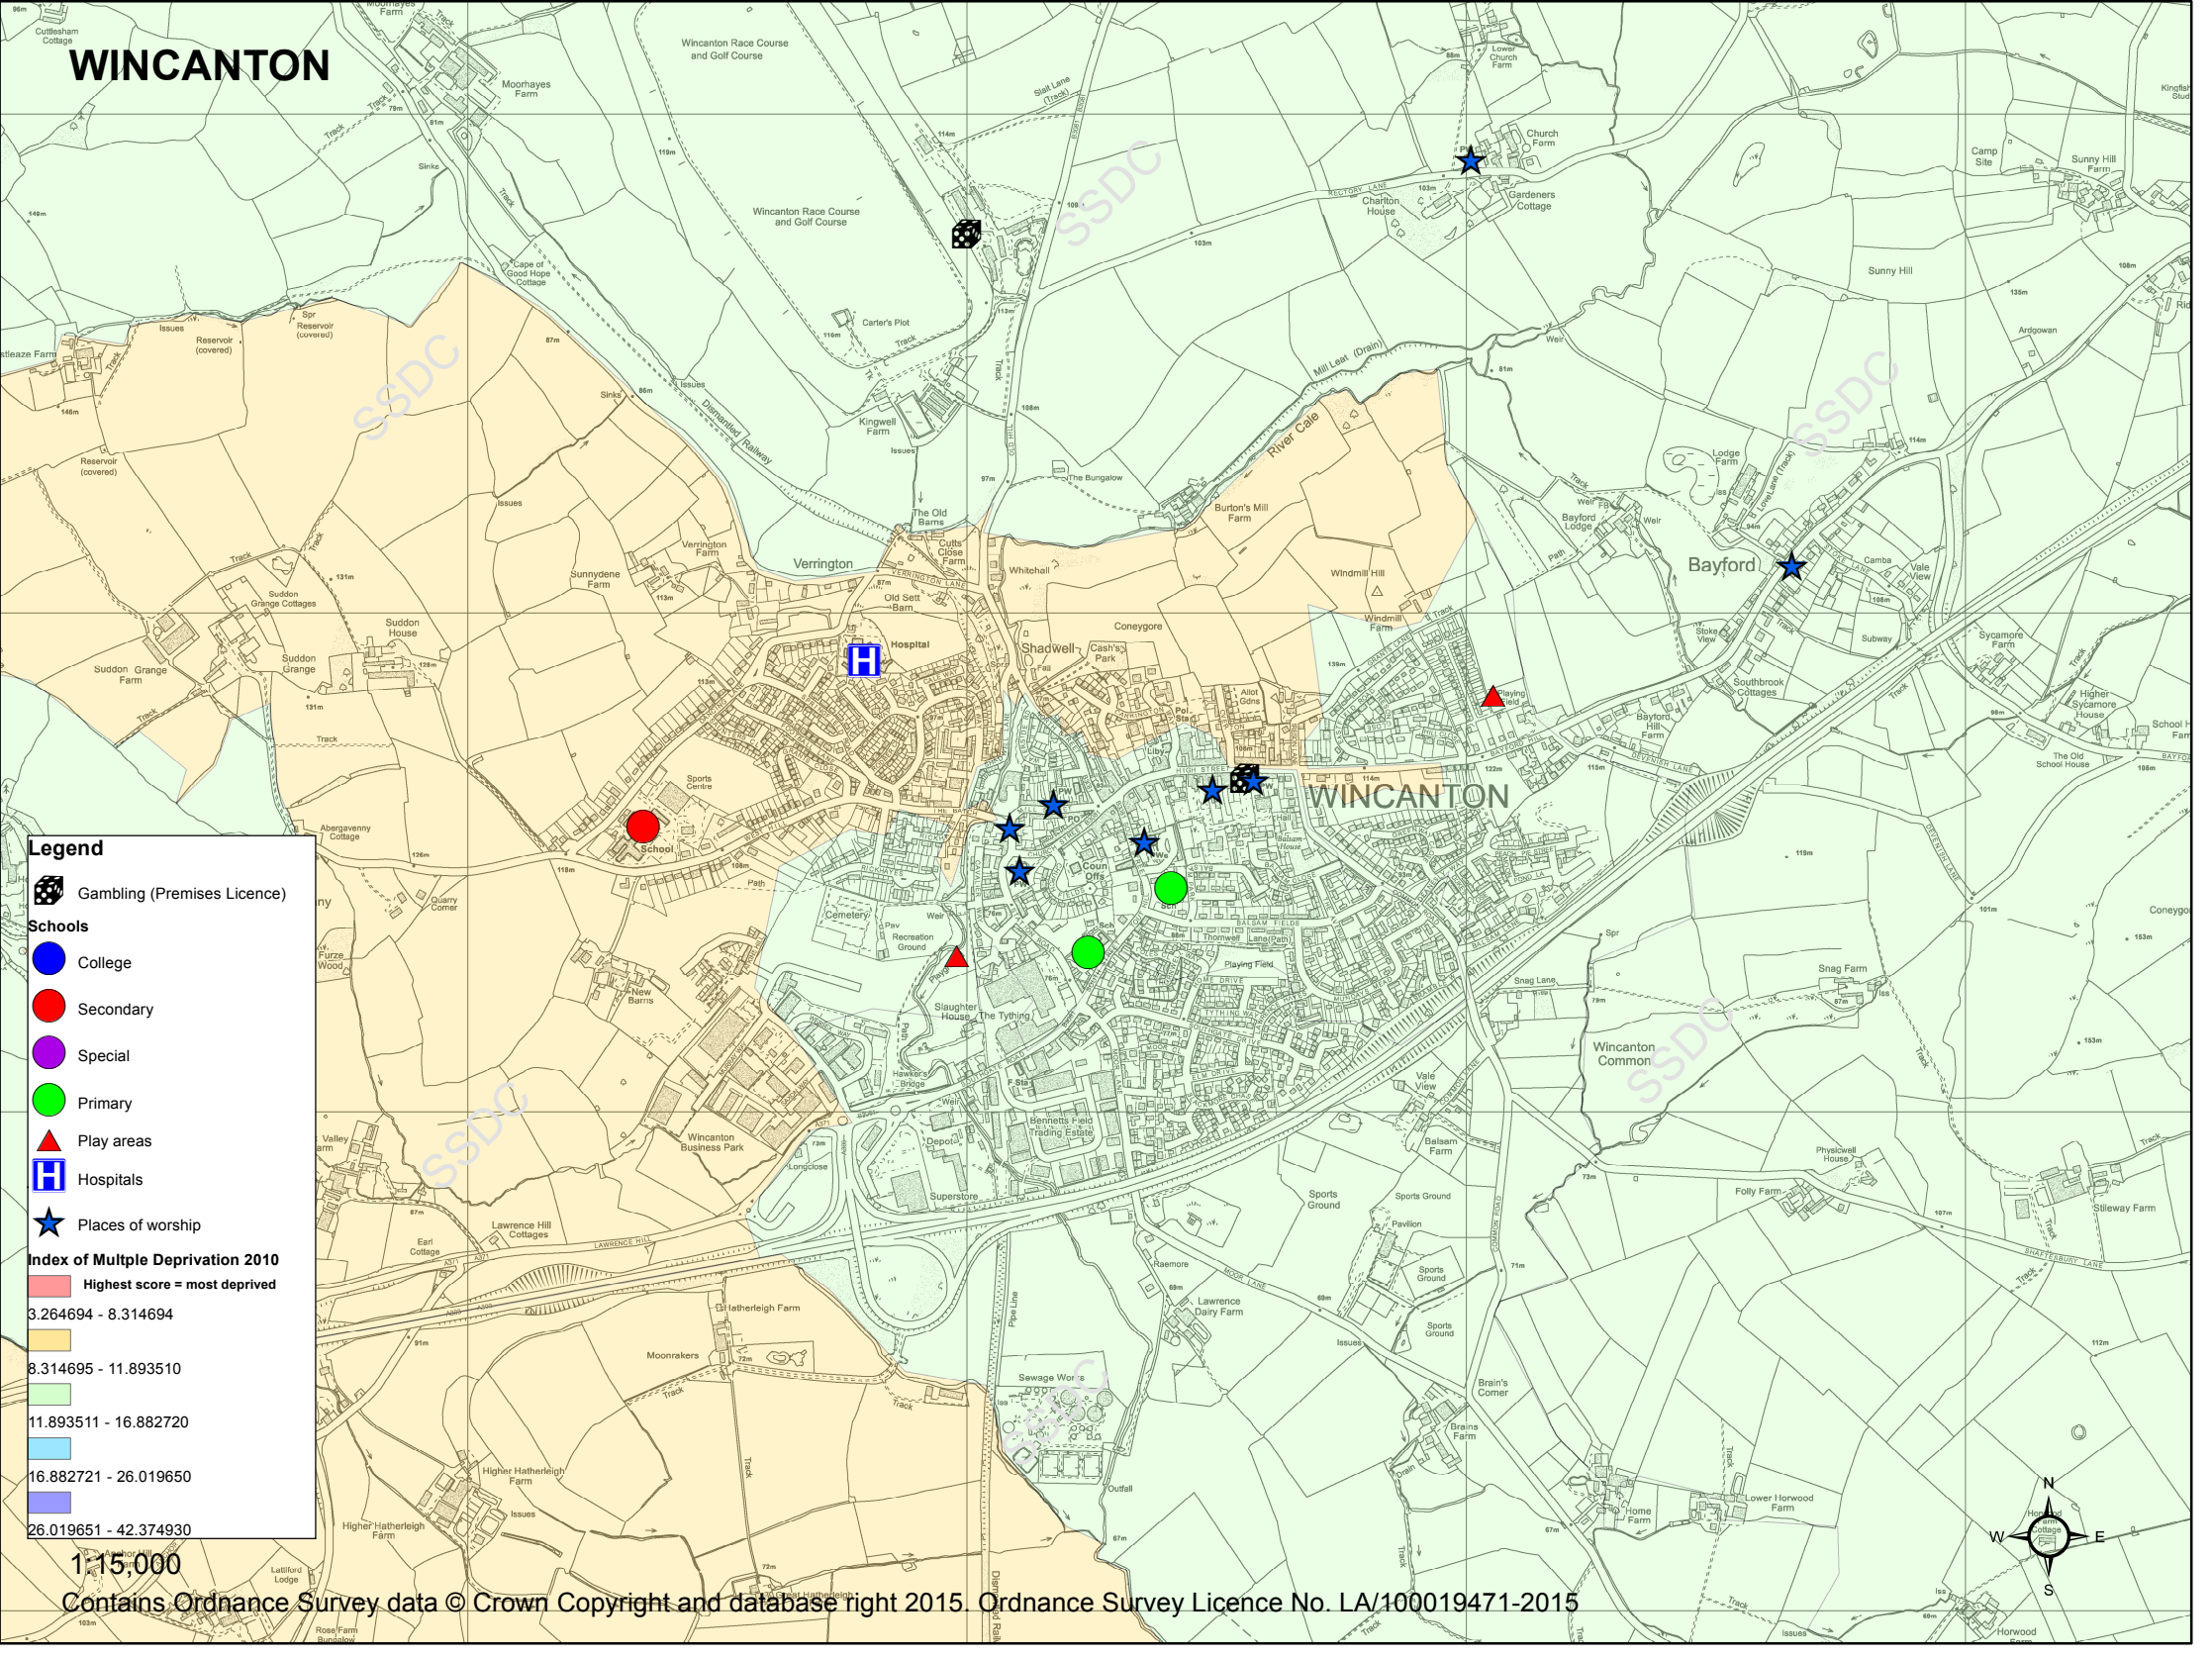

WINCANTON

Legend

Gambling (Premises Licence)

Schools

College

Secondary

Special

Primary

Play areas

Hospitals

Places of worship

Index of Multiple Deprivation 2010

Highest score = most deprived

3.264694 - 8.314694

8.314695 - 11.893510

11.893511 - 16.882720

16.882721 - 26.019650

26.019651 - 42.374930

1:15,000