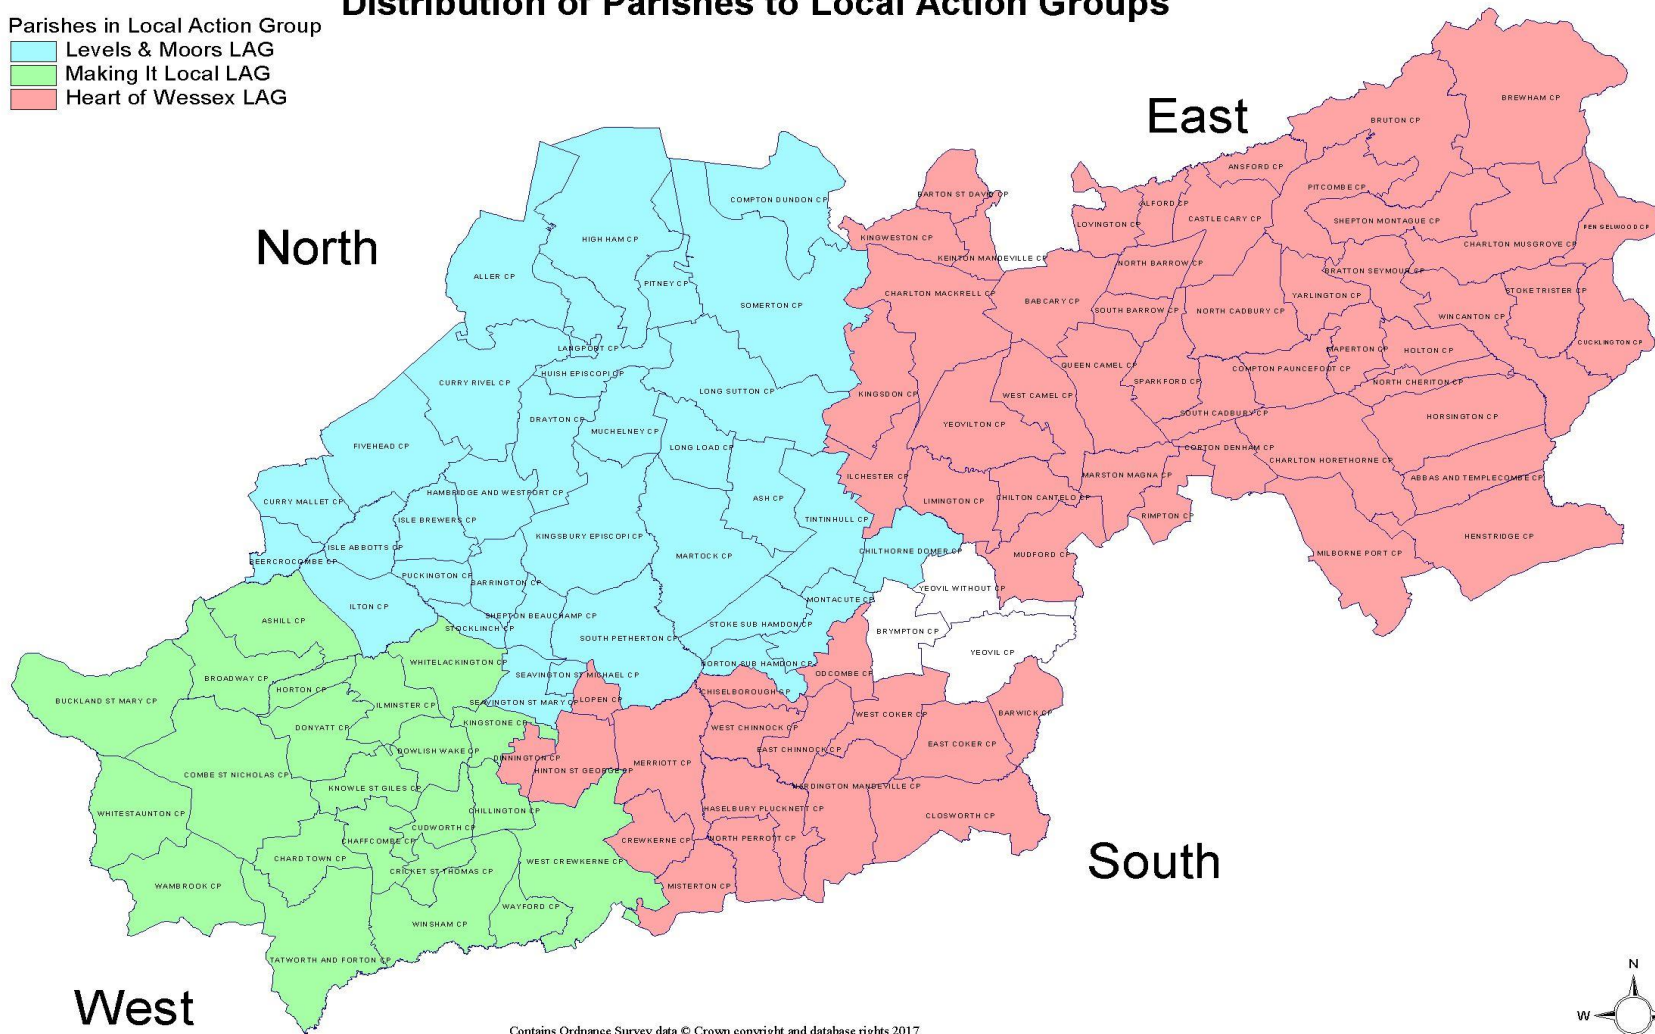

Distribution of Parishes to Local Action Groups

Parishes in Local Action Group

- Levels & Moors LAG
- Making It Local LAG
- Heart of Wessex LAG

West

1:140000