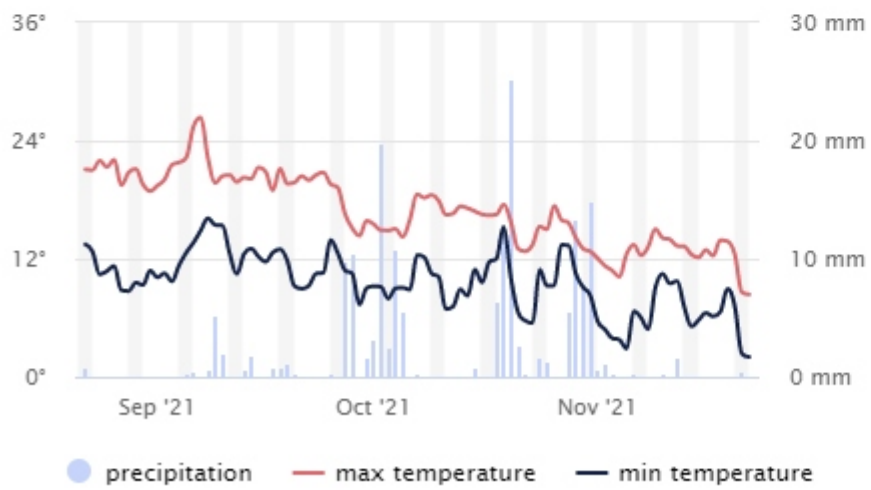

INTELLI-SENSE

[Start Page Tour](#)

[Print Report](#)

[Excel Export](#)

Zone Selection Tool

Number of Visitors - New Vs Repeat

Dwell time Analysis

Weather Data powered by