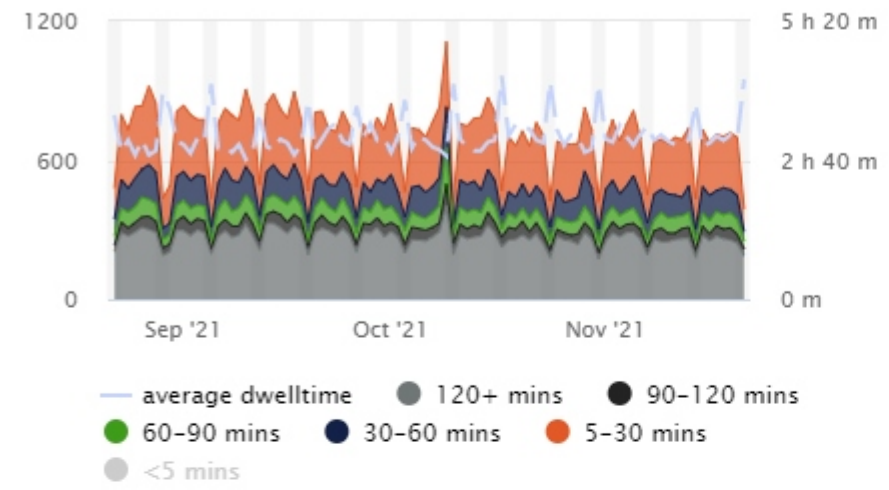

INTELLI-SENSE

[Start Page Tour](#)

[Print Report](#)

[Excel Export](#)

Zone Selection Tool

Number of Visitors - New Vs Repeat

Dwell time Analysis

Weather Data powered by