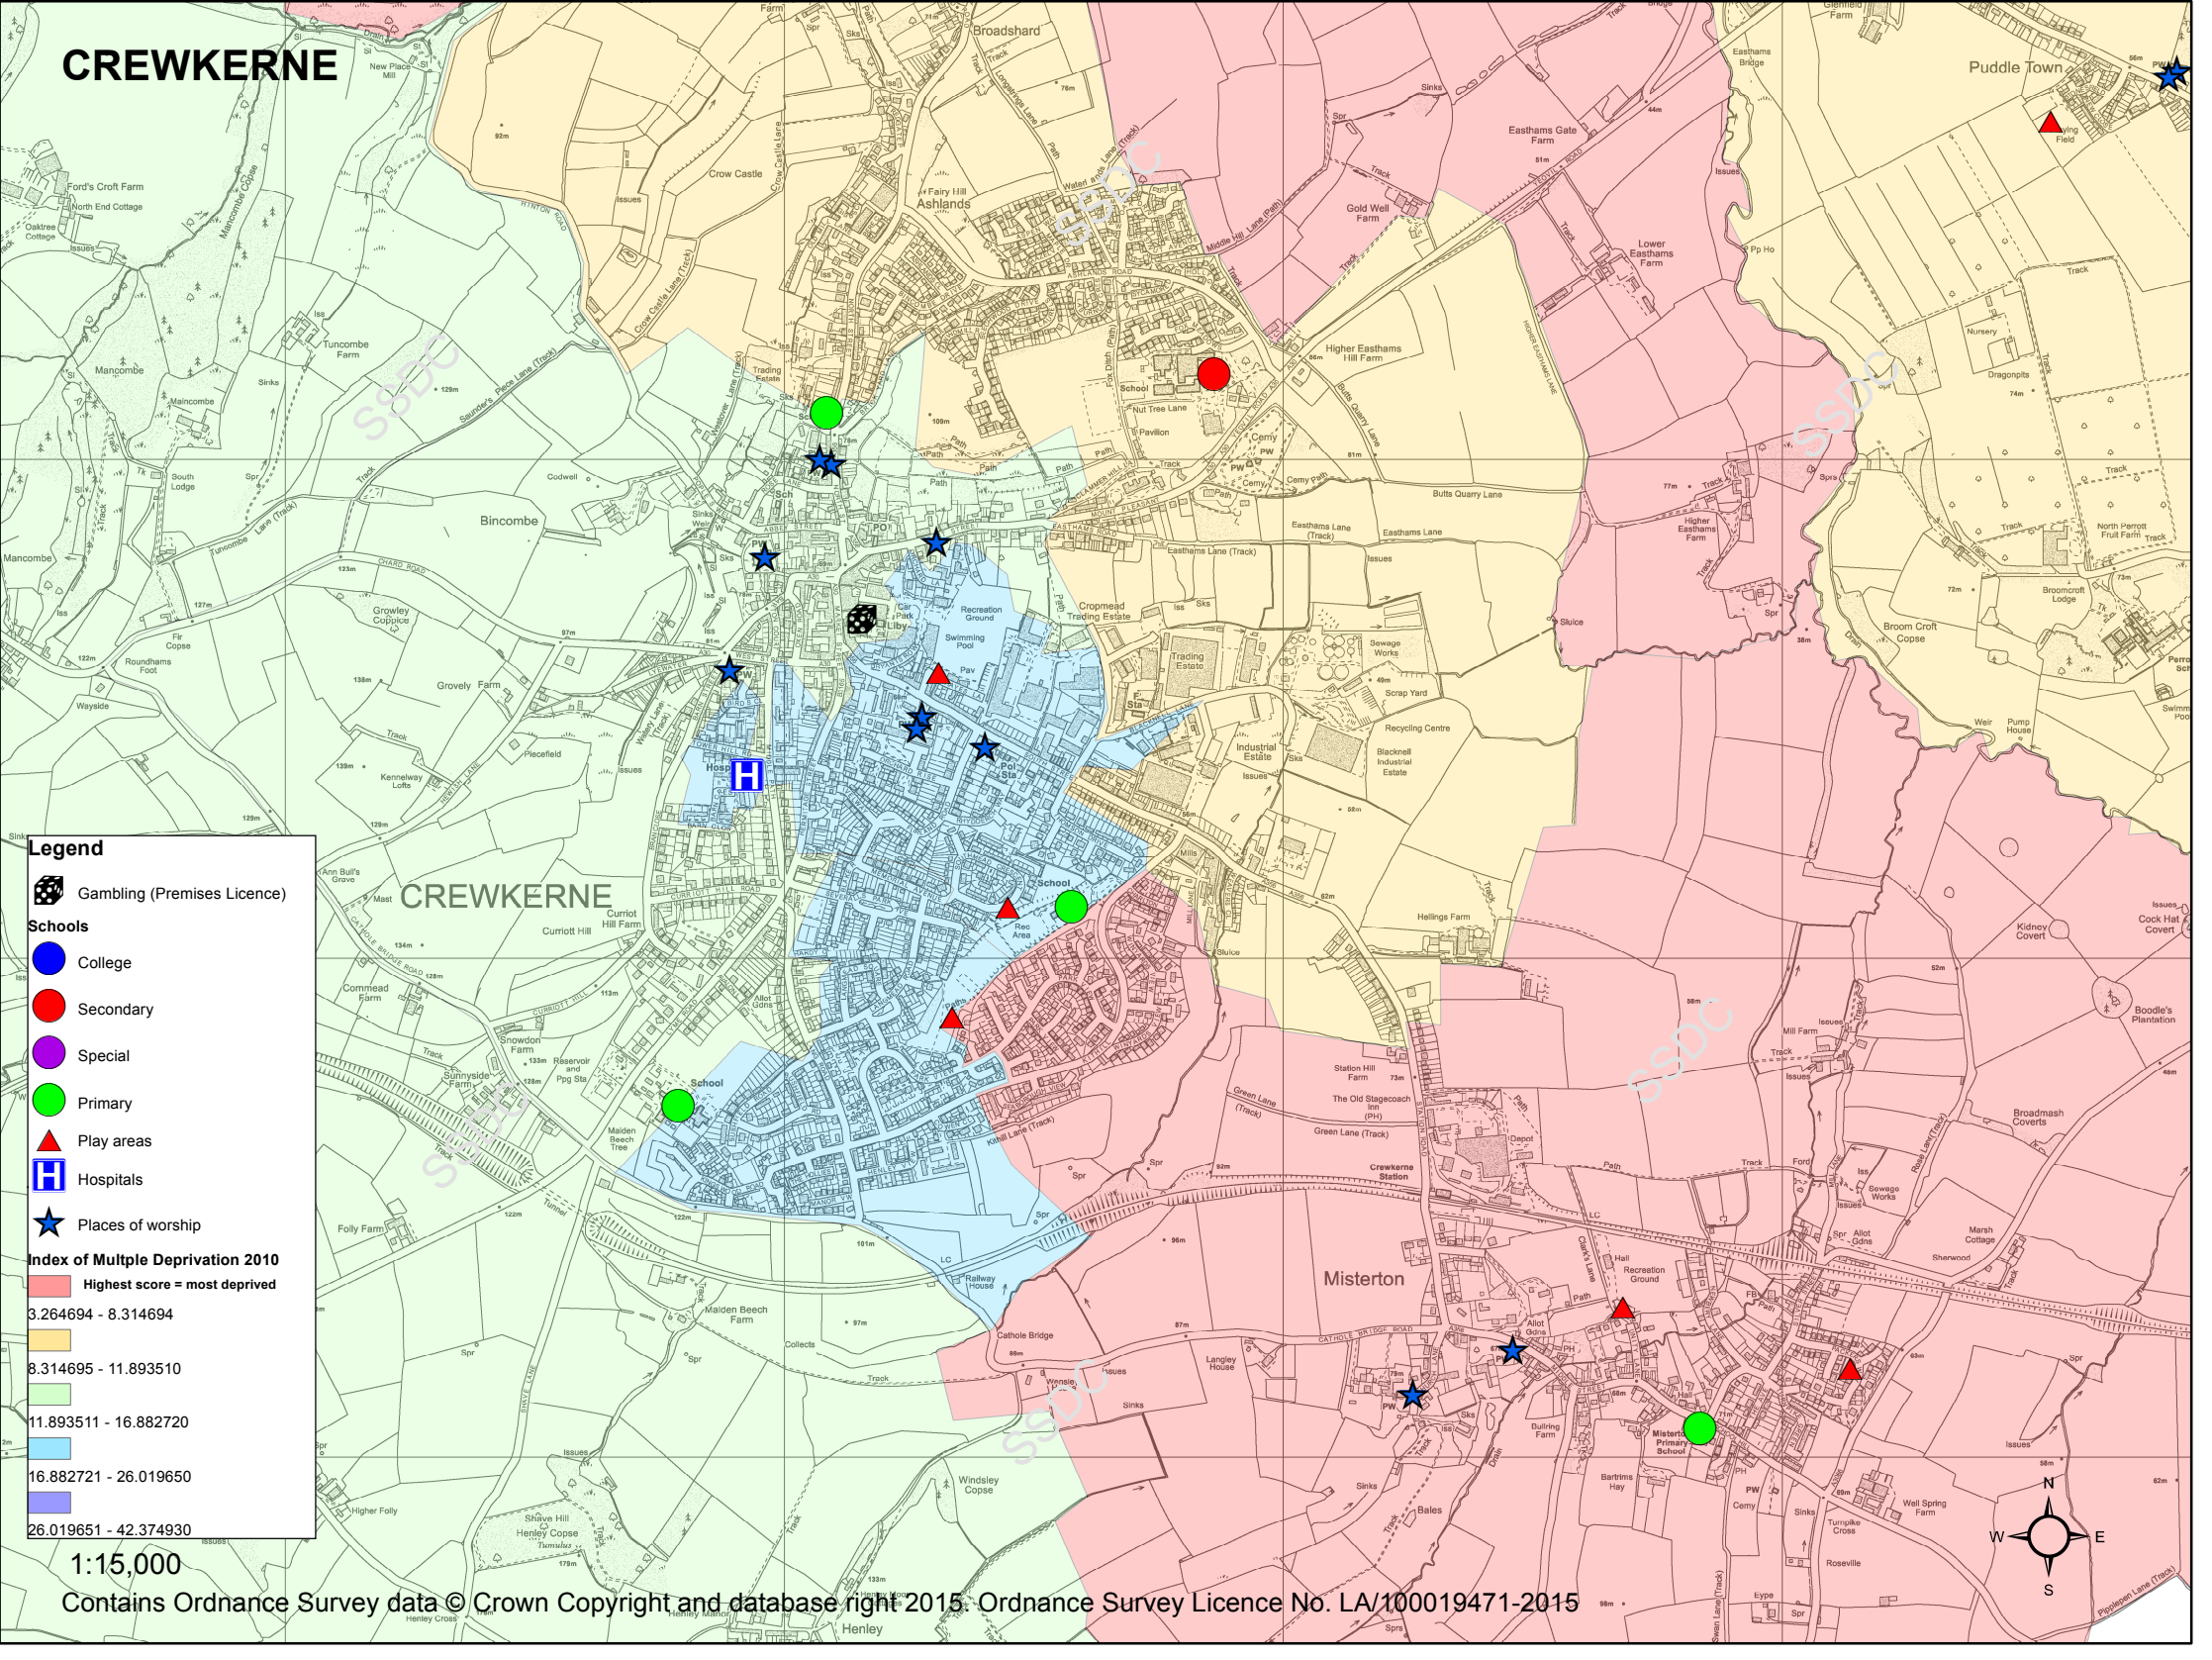

CREWKERNE

Legend

- Gambing (Premises Licence)
- Schools**
 - College
 - Secondary
 - Special
 - Primary
- Play areas
- Hospitals
- Places of worship

Index of Multiple Deprivation 2010

- Highest score = most deprived
- 3.264694 - 8.314694
- 8.314695 - 11.893510
- 11.893511 - 16.882720
- 16.882721 - 26.019650
- 26.019651 - 42.374930

1:15,000